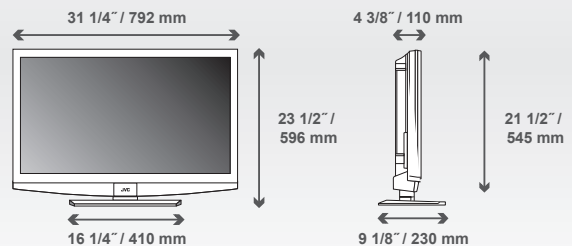

Notes:

Details, Weights & Measurements

- :: TeleDock for iPod
- :: 3 HDMI Inputs
- :: PC Input (D-Sub 15-pin)
- :: 1 Component & 1 S-Video Input
- :: 2 Composite Inputs
- :: USB Input for Photo Viewer, Music Play